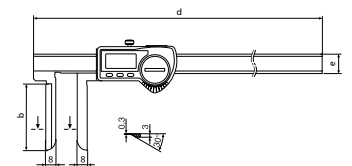

16 EWri-LI

16 EWR-LI:

- ON/OFF
- AUTO-ON / OFF
- mm/inch
- LOCK function (key lock)
- RESET (set display to zero)
- PRESET (for entering a numerical value)
- DATA (data transmission via connection cable)
- High contrast digital display
- Locking screw above
- Lapped guideway
- Measuring blade for inside measurements
- Slide and beam made of hardened stainless steel
- Immediate measurements due to the Reference System
- Raised guideway for the protection of the scale
- Excellent resistance against dust, coolants and lubricants
- Dirt wipers are integrated in the slide

16 EWR-LI

Application:

- With long internal cutting edges

TECHNICAL DATA

Order no.	Type	Measuring range	Measuring range	Resolution	Error limit	Standard	Depth rod
		mm	inch	mm/inch	mm		
4103385	16 EWri-LI	10 – 200	0.4 – 8"	0.01 / .0005"	0.05	Factory standard	none
4103085	16 EWR-LI	10 – 200	0.4 – 8"	0.01 / .0005"	0.05	Factory standard	none

Order no.	b	d	e
	mm	mm	mm
4103385	60	285	16
4103085	60	285	16

FEATURES 16 EWri-LI:

- **Software:** MarCom Professional free download: www.mahr.com/marcom (only for Mahr data cables and wireless systems with USB and RS-232 interface)
- **Digital height:** 11 mm
- **Data interface:** Integrated Wireless
- **Energy supply:** Battery life approx. 3 years (approx. 0.5 in wireless mode)
- **Battery type:** CR 2032 (3V Lithium)
- **IP protection category:** IP 67
- **Package contains:** battery, instruction manual, case

FEATURES 16 EWR-LI:

- **Digital height:** 8.5 mm
- **Data interface:** USB, Opto RS-232C, Digimatic
- **Energy supply:** Battery life approx. 3 years

ACCESSORIES

Order no.	For measuring instrument	Description	Type
4102220	16 EWri-LI	Receiver for instruments with Integrated Wireless	i-Stick
4102357	16 EWR-LI	16 EXu data connection cable USB (2 m)	16 EXu
4102410	16 EWR-LI	Data connection cable RS232C (2 m)	16 EXr
4102915	16 EWR-LI	Interface adapter with data cable Digimatic (2 m)	16 EWd