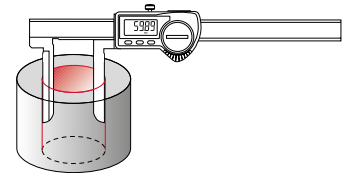

16 EWri-LI

16 EWR-LI:

- ON/OFF
- AUTO-ON / OFF
- mm/inch
- LOCK function (key lock)
- RESET (set display to zero)
- PRESET (for entering a numerical value)
- DATA (data transmission via connection cable)
- High contrast digital display
- Locking screw above
- Lapped guideway
- Measuring blade for inside measurements
- Slide and beam made of hardened stainless steel
- Immediate measurements due to the Reference System
- Raised guideway for the protection of the scale
- Excellent resistance against dust, coolants and lubricants
- Dirt wipers are integrated in the slide

16 EWR-LI

Application:

- With long internal cutting edges

TECHNICAL DATA

Order no.	Type	Measuring range	Measuring range	Resolution	Error limit	Standard	Depth rod
		mm	inch	mm/inch	mm		
4103385	16 EWri-LI	10 – 200	0.4 – 8"	0.01 / .0005"	0.05	Factory standard	none
4103085	16 EWR-LI	10 – 200	0.4 – 8"	0.01 / .0005"	0.05	Factory standard	none

Order no.	b	d	e
	mm	mm	mm
4103385	60	285	16
4103085	60	285	16

FEATURES 16 EWri-LI:

- **Software:** MarCom Professional free download: www.mahr.com/marcom (only for Mahr data cables and wireless systems with USB and RS-232 interface)
- **Digital height:** 11 mm
- **Data interface:** Integrated Wireless
- **Energy supply:** Battery life approx. 3 years (approx. 0.5 in wireless mode)
- **Battery type:** CR 2032 (3V Lithium)
- **IP protection category:** IP 67
- **Package contains:** battery, instruction manual, case

FEATURES 16 EWR-LI:

- **Digital height:** 8.5 mm
- **Data interface:** USB, Opto RS-232C, Digimatic
- **Energy supply:** Battery life approx. 3 years

ACCESSORIES

Order no.	For measuring instrument	Description	Type
4102220	16 EWri-LI	Receiver for instruments with Integrated Wireless	i-Stick
4102357	16 EWR-LI	16 EXu data connection cable USB (2 m)	16 EXu
4102410	16 EWR-LI	Data connection cable RS232C (2 m)	16 EXr
4102915	16 EWR-LI	Interface adapter with data cable Digimatic (2 m)	16 EWd