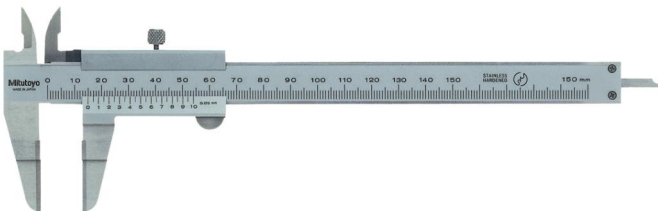

Blade Calipers

Series 573

These blade calipers have thin measuring jaws. They offer you the following benefits:

- The thin blade-type jaws fit into very small grooves making it much easier for you to obtain many previously difficult outside measurements.
- The outside measuring faces are carbide.

573-634-20

Metric

No.	Range [mm]	Thumb roller	Accuracy	Digital step	Mass [g]
573-634-20	0-150		±0,02 mm	0,01 mm	168
573-635-20	0-150		±0,02 mm	0,01 mm	168

Series 536

These blade calipers have thin measuring jaws. They offer you the following benefits:

- The thin blade-type jaws fit into very small grooves making it much easier for you to obtain many previously difficult outside measurements.
- The outside measuring faces are carbide.

536-134

Metric

No.	Range [mm]	Accuracy	Graduation	Mass [g]	L [mm]	a [mm]	b [mm]	c [mm]	d [mm]	e [mm]
536-134	0-150	±0,05 mm	0,05 mm	140	229	20	40	0,75	16	3
536-135	0-200	±0,05 mm	0,05 mm	180	286	25	50	0,75	16	3
536-136	0-300	±0,08 mm	0,05 mm	420	403	30	64	1	16	3,8

Optional accessories

No.	Description
05CZA624	Digimatic Cable with Data Button IP Type, 1m, Caliper Type
05CZA625	Digimatic Cable with Data Button IP Type, 2m, Caliper Type
06AFM380A	USB Input Tool Direct (Digimatic USB), Digi/Digi2, With Data Button IP Caliper Type
264-620	U-WAVE fit, IP67 Type, Wireless Transmitter for Caliper
264-621	U-WAVE fit, Buzzer Type, Wireless Transmitter for Caliper
02AZF310	Connection Unit, U-WAVE fit, Waterproof Type