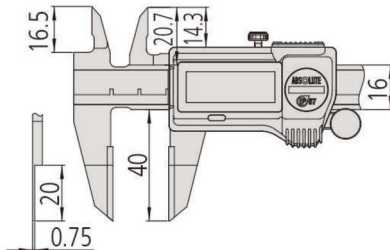

Blade Calipers

Series 573

These blade calipers have thin measuring jaws. They offer you the following benefits:

- The thin blade-type jaws fit into very small grooves making it much easier for you to obtain many previously difficult outside measurements.
- The outside measuring faces are carbide.

573-634-20

Metric

No.	Range [mm]	Thumb roller	Accuracy	Digital step	Mass [g]
573-634-20	0-150		±0,02 mm	0,01 mm	168
573-635-20	0-150		±0,02 mm	0,01 mm	168

Series 536

These blade calipers have thin measuring jaws. They offer you the following benefits:

- The thin blade-type jaws fit into very small grooves making it much easier for you to obtain many previously difficult outside measurements.
- The outside measuring faces are carbide.

536-134

Metric

No.	Range [mm]	Accuracy	Graduation	Mass [g]	L [mm]	a [mm]	b [mm]	c [mm]	d [mm]	e [mm]
536-134	0-150	±0,05 mm	0,05 mm	140	229	20	40	0,75	16	3
536-135	0-200	±0,05 mm	0,05 mm	180	286	25	50	0,75	16	3
536-136	0-300	±0,08 mm	0,05 mm	420	403	30	64	1	16	3,8

Optional accessories

No.	Description
05CZA624	Digimatic Cable with Data Button IP Type, 1m, Caliper Type
05CZA625	Digimatic Cable with Data Button IP Type, 2m, Caliper Type
06AFM380A	USB Input Tool Direct (Digimatic USB), Digi/Digi2, With Data Button IP Caliper Type
264-620	U-WAVE fit, IP67 Type, Wireless Transmitter for Caliper
264-621	U-WAVE fit, Buzzer Type, Wireless Transmitter for Caliper
02AZF310	Connection Unit, U-WAVE fit, Waterproof Type