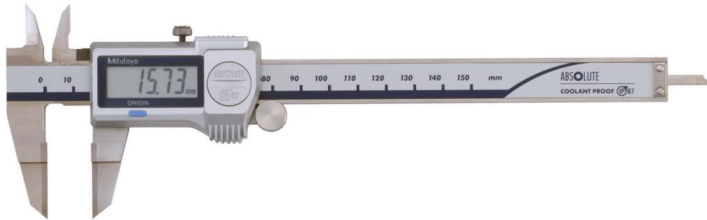

Blade Calipers

Series 573

These blade calipers have thin measuring jaws. They offer you the following benefits:

- The thin blade-type jaws fit into very small grooves making it much easier for you to obtain many previously difficult outside measurements.
- The outside measuring faces are carbide.

573-634-20

Metric

No.	Range [mm]	Thumb roller	Accuracy	Digital step	Mass [g]
573-634-20	0-150		±0,02 mm	0,01 mm	168
573-635-20	0-150		±0,02 mm	0,01 mm	168

Series 536

These blade calipers have thin measuring jaws. They offer you the following benefits:

- The thin blade-type jaws fit into very small grooves making it much easier for you to obtain many previously difficult outside measurements.
- The outside measuring faces are carbide.

536-134

Metric

No.	Range [mm]	Accuracy	Graduation	Mass [g]	L [mm]	a [mm]	b [mm]	c [mm]	d [mm]	e [mm]
536-134	0-150	±0,05 mm	0,05 mm	140	229	20	40	0,75	16	3
536-135	0-200	±0,05 mm	0,05 mm	180	286	25	50	0,75	16	3
536-136	0-300	±0,08 mm	0,05 mm	420	403	30	64	1	16	3,8

Optional accessories

No.	Description
05CZA624	Digimatic Cable with Data Button IP Type, 1m, Caliper Type
05CZA625	Digimatic Cable with Data Button IP Type, 2m, Caliper Type
06AFM380A	USB Input Tool Direct (Digimatic USB), Digi/Digi2, With Data Button IP Caliper Type
264-620	U-WAVE fit, IP67 Type, Wireless Transmitter for Caliper
264-621	U-WAVE fit, Buzzer Type, Wireless Transmitter for Caliper
02AZF310	Connection Unit, U-WAVE fit, Waterproof Type